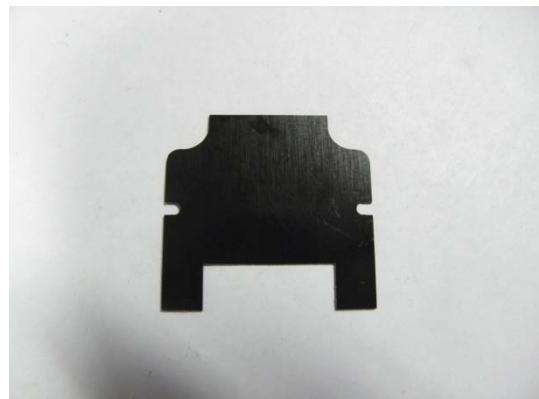

Aesculap Schermaschinen

spare part list: GT114 Favorita Speed

GT114337 ADHESIVE LABEL

GT104213 STRAIN RELIEF
DEVICE

GT104415 DOVE TAIL

GT104316 LEVER

GT104217 SPRING FOR LEVER
23

GT104218 INSULATING PLATE