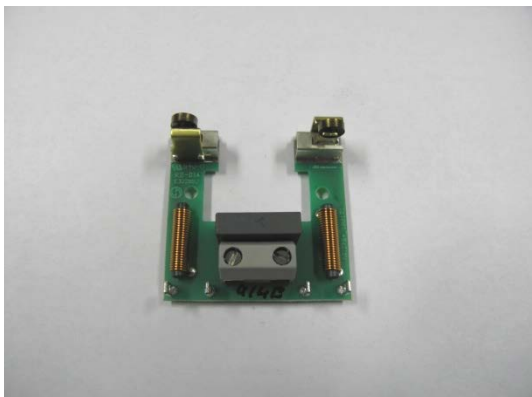

Aesculap Schermaschinen

spare part list: GT114 Favorita Speed

GT114337 ADHESIVE LABEL

GT104213 STRAIN RELIEF
DEVICE

GT104415 DOVE TAIL

GT104316 LEVER

GT104217 SPRING FOR LEVER
23

GT104218 INSULATING PLATE

GT104614 CARBON BRUSH

Aesculap Schermaschinen

spare part list: GT114 Favorita Speed

GT104319 BAERINGBUSH

GT104320 BAERINGBUSH

**GT105326 PROTECTIVE
SLEEVE**

**GT104801 MOTOR HOUSING-
BOTTOM**

**GT104802 MOTOR HOUSING-
TOP**

GT104803 AIR FILTER

Aesculap Schermaschinen

spare part list: GT114 Favorita Speed

GT104808 OSCILLATING ARM OF STEEL

GT104840 WORM WHEEL W/EXCENTER & BEAR

GT105819 CASE and TA014898 STICKER CASE

CABLE WITH PLUG **

GT104850 PRINTED CIRCUIT BOARD, COMPLETE

GT114865 ROTOR PACKED 230V

Aesculap Schermaschinen

spare part list: GT114 Favorita Speed

**TA004631 BALL BEARING
DIN 625 5X 16X 5**

**TA003544 BALL BEARING
DIN 625 7X 19X 6**